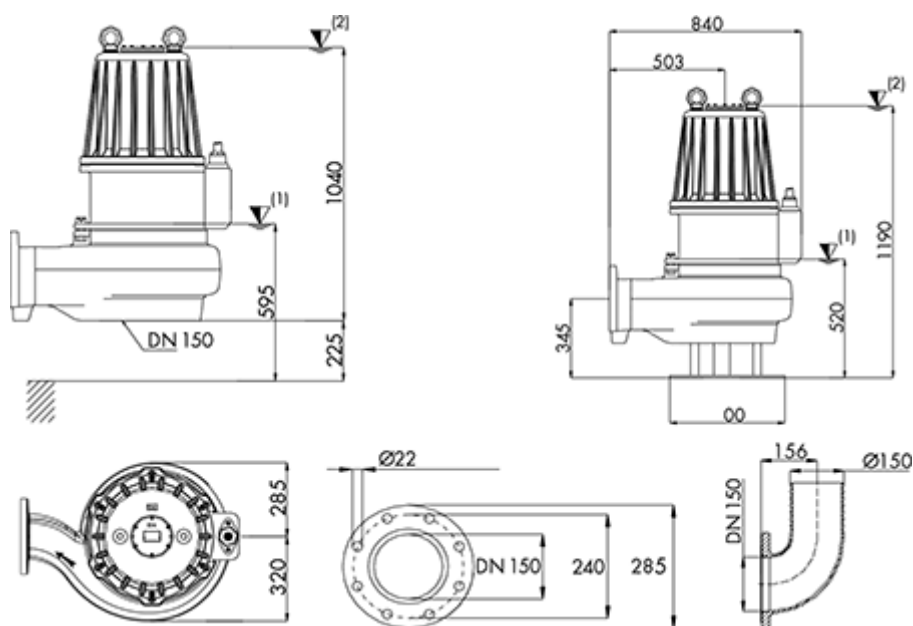

Data Sheet

Article number: 71644550001503

Description: Dreno sewage pump Serie VT 150/4/340 C395
55 3x400V 50HZ discharge DN150

Measures

Version = Type VT 150/4/340 C.385, VT 150/4/340 C.390 & VT 150/4/340 C.395